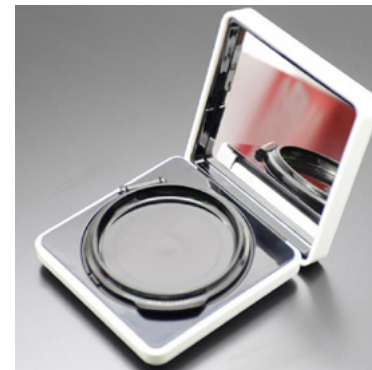

▲ **Color:** Clear | White | Black | Amber | Blue | Green | Red | Yellow | Violet

Bottle Show : Cylindrical Set Shape

VB15 Cylindrical Set PET Bottle

■ VB15 Cylindrical Set PET Bottle

▲ **Capacity:** 20ml | 30ml | 50ml | 100ml | 120ml | 150ml | 180ml | 250ml

▲ **Color:** Clear | White | Black | Amber | Blue | Green | Red | Yellow | Violet

Packaging series

Plastic packaging

Make-up packaging

Tube packaging

Airless packaging

Glass packaging

chrome jar